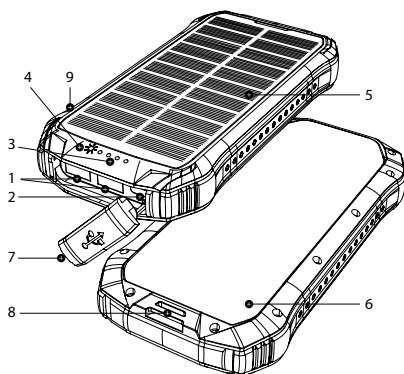

LAMAX

LAMAX Journey 12000mAh

- 1 2 × USB-A output
- 2 USB-C input / output
- 3 LED charge status indicator
- 4 LED solar charge indicator
- 5 Solar panel
- 6 Flashlight
- 7 Rubber port cover
- 8 Strap attachment point
- 9 ⏻ button

Charging the powerbank

Charge the powerbank before using it for the first time. Plug the included power cord into the USB charger and plug the other end into the USB-C connector.

The device can also be charged via the solar panel. A green LED indicates that solar charging is activated. This method is much slower than via the cable.