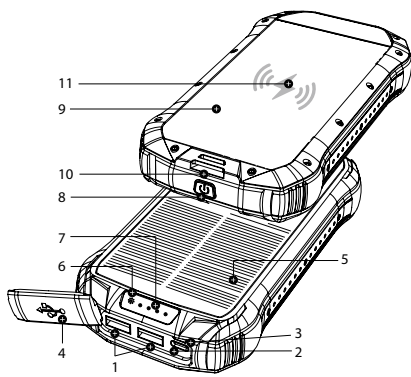

LAMAX

LAMAX Journey 26800mAh

- 1 2x USB-A output
- 2 USB-C input / output
- 3 Micro USB input
- 4 Rubber port cover
- 5 Solar panel
- 6 LED solar charge indicator
- 7 LED charge status indicator
- 8 button
- 9 Flashlight
- 10 Strap attachment point
- 11 Wireless charging area

Charging the powerbank

Charge the powerbank before using it for the first time. Plug the included power cord into the USB charger and plug the other end into the USB-C connector. The powerbank can also be charged using a micro USB cable, which is not included in the package.